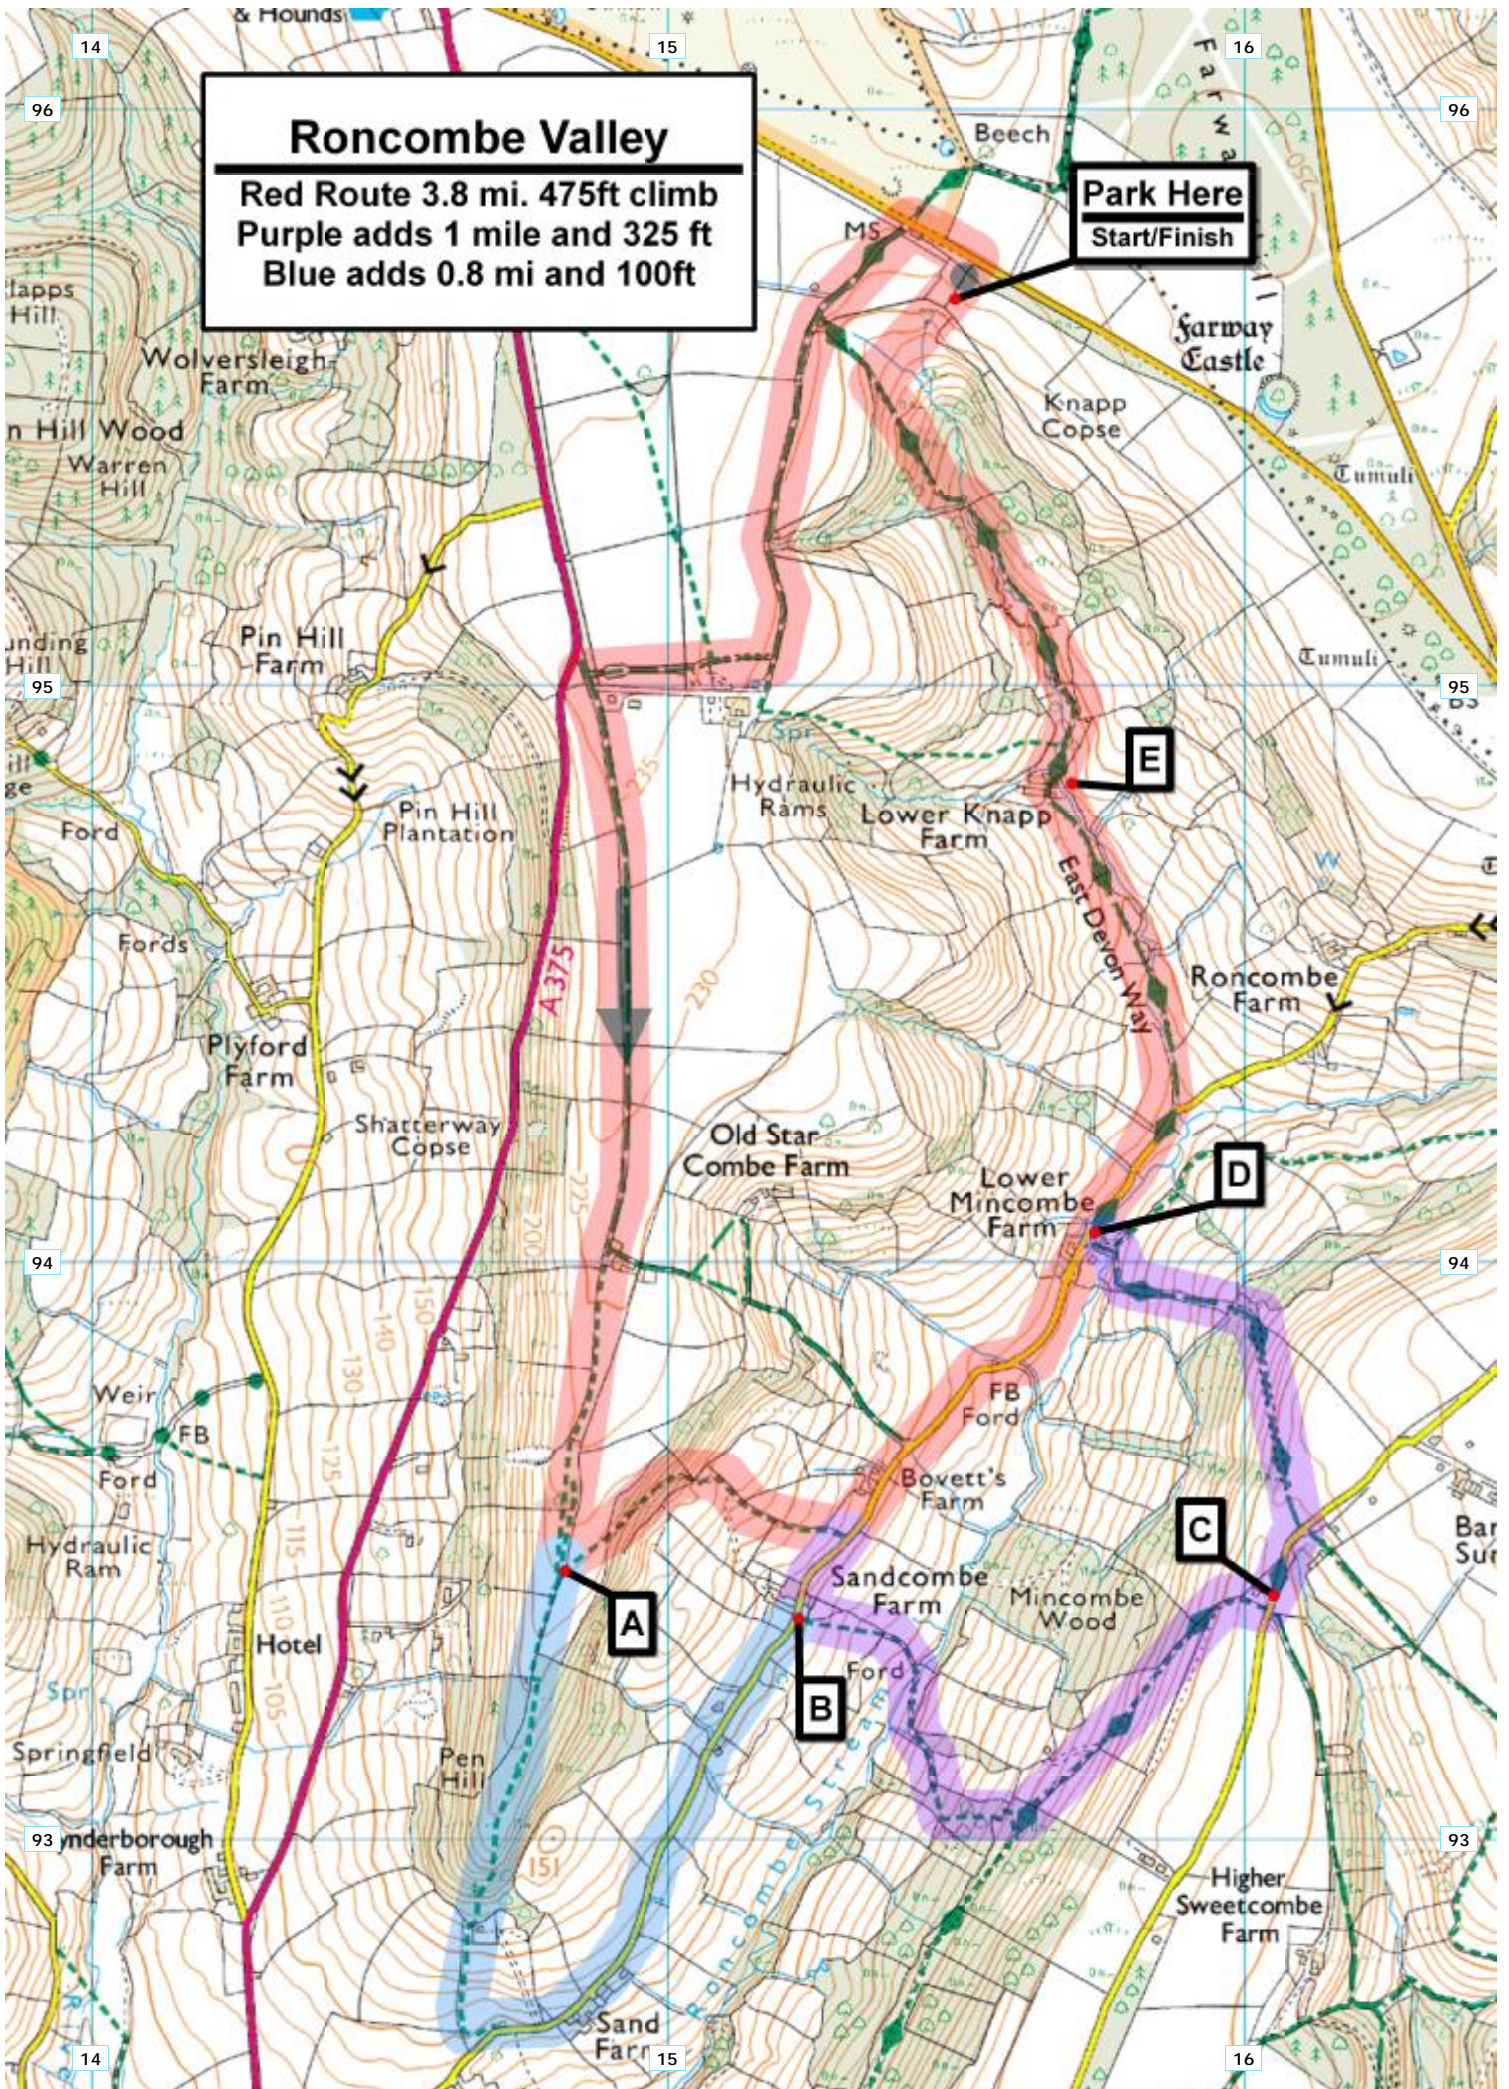

Roncombe Valley

Red Route 3.8 mi. 475ft climb
Purple adds 1 mile and 325 ft
Blue adds 0.8 mi and 100ft

Park Here
Start/Finish

A

B

C

D

E