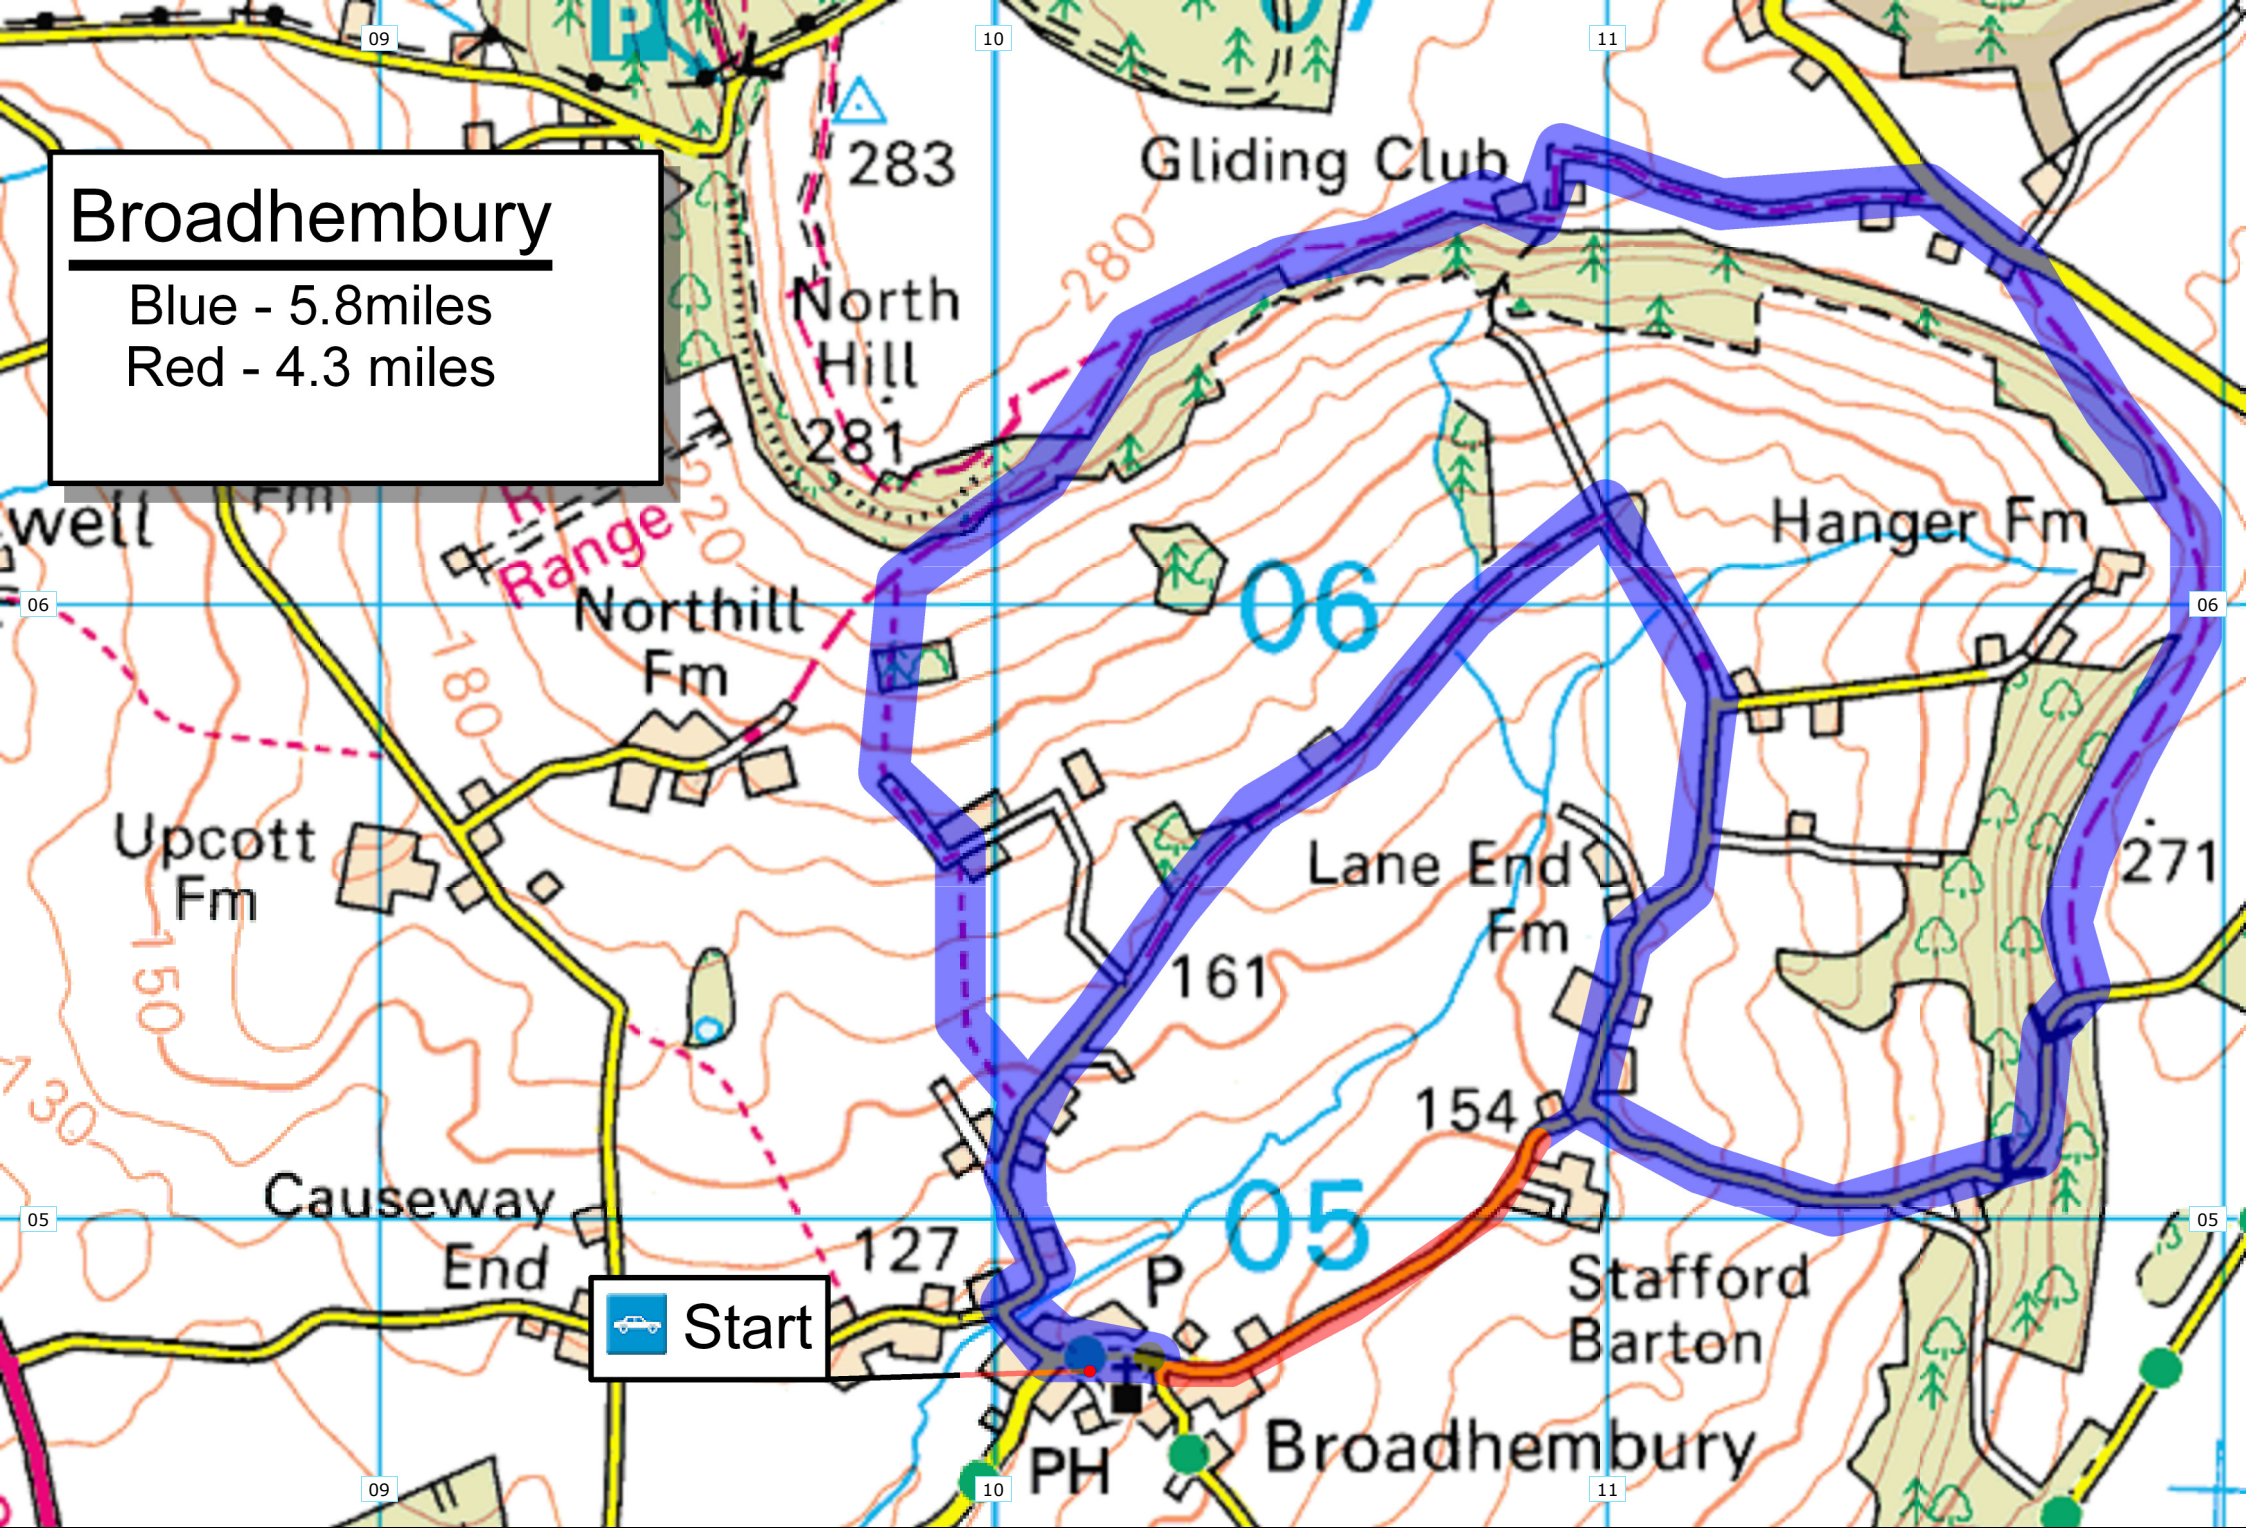

Broadhembury

Blue - 5.8miles
Red - 4.3 miles

 Start